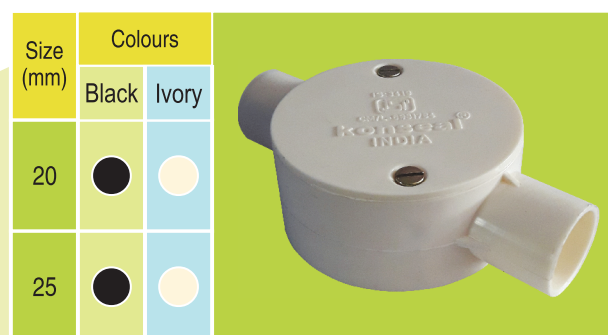

IS:3419 **Spout type Circular Box - Two way (with lid)**