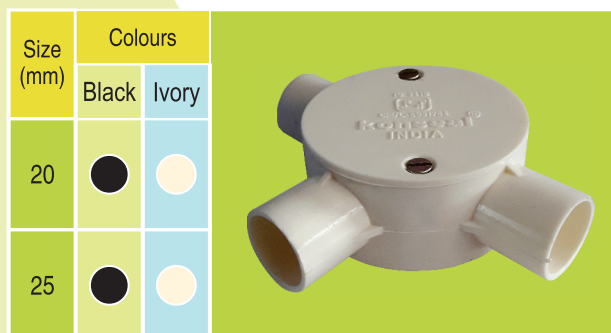

**konseal**<sup>®</sup> Junction Boxes are fitted with rust free stainless steel screws. These features make **konseal**<sup>®</sup> PVC Conduit Fittings perfect and un-comparable.

IS:3419  **Spout type Circular Box - One way (with lid)**

IS:3419  **Spout type Circular Box - Two way (with lid)**

IS:3419  **Spout type Circular Box - Three way (with lid)**

IS:3419  **Spout type Circular Box - Four way (with lid)**

**konseal**® <sup>IS:3419</sup>  PVC Conduit Fittings

<sup>IS:3419</sup>  **Spout type Circular Box (DEEP)**

One way with lid

Size (mm)	Colours	
	Black	Ivory
20		
25		

Two way with lid

Size (mm)	Colours	
	Black	Ivory
20		
25		

Three way with lid

Size (mm)	Colours	
	Black	Ivory
20		
25		